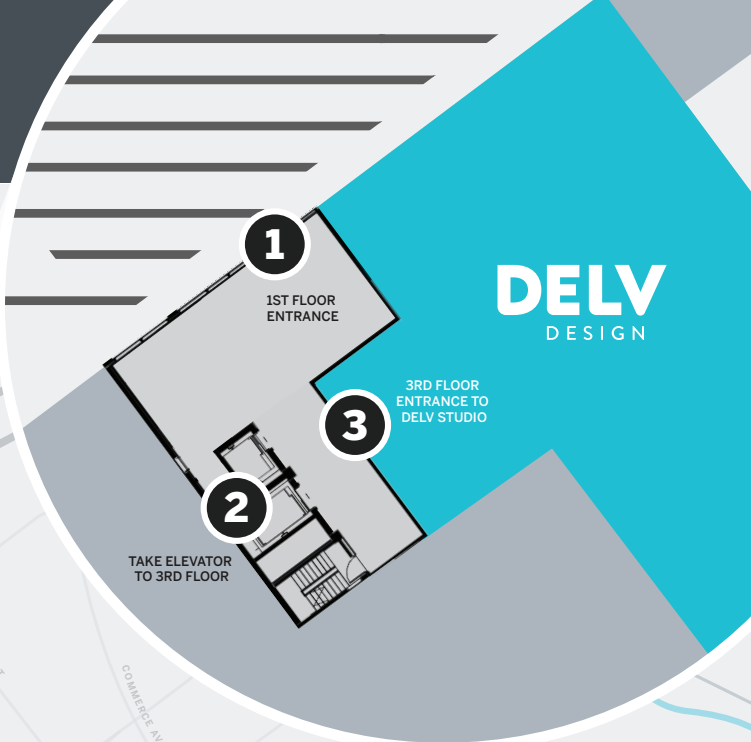

16TH STREET

16TH STREET

MONON TRAIL

MONON TRAIL

MONON TRAIL

DELV
DESIGN

1

1ST FLOOR
ENTRANCE

3

3RD FLOOR
ENTRANCE TO
DELV STUDIO

2

TAKE ELEVATOR
TO 3RD FLOOR

**NORTH MASS
BOULDER**

**KAN KAN
CINEMA**

**FOWLING
WAREHOUSE**

**CENTERPOINT
BREWING**

10TH STREET

10TH STREET

16TH STREET

16TH STREET

ROOSEVELT AVE

ROOSEVELT AVE

ROOSEVELT AVE

MASSACHUSETTS AVE